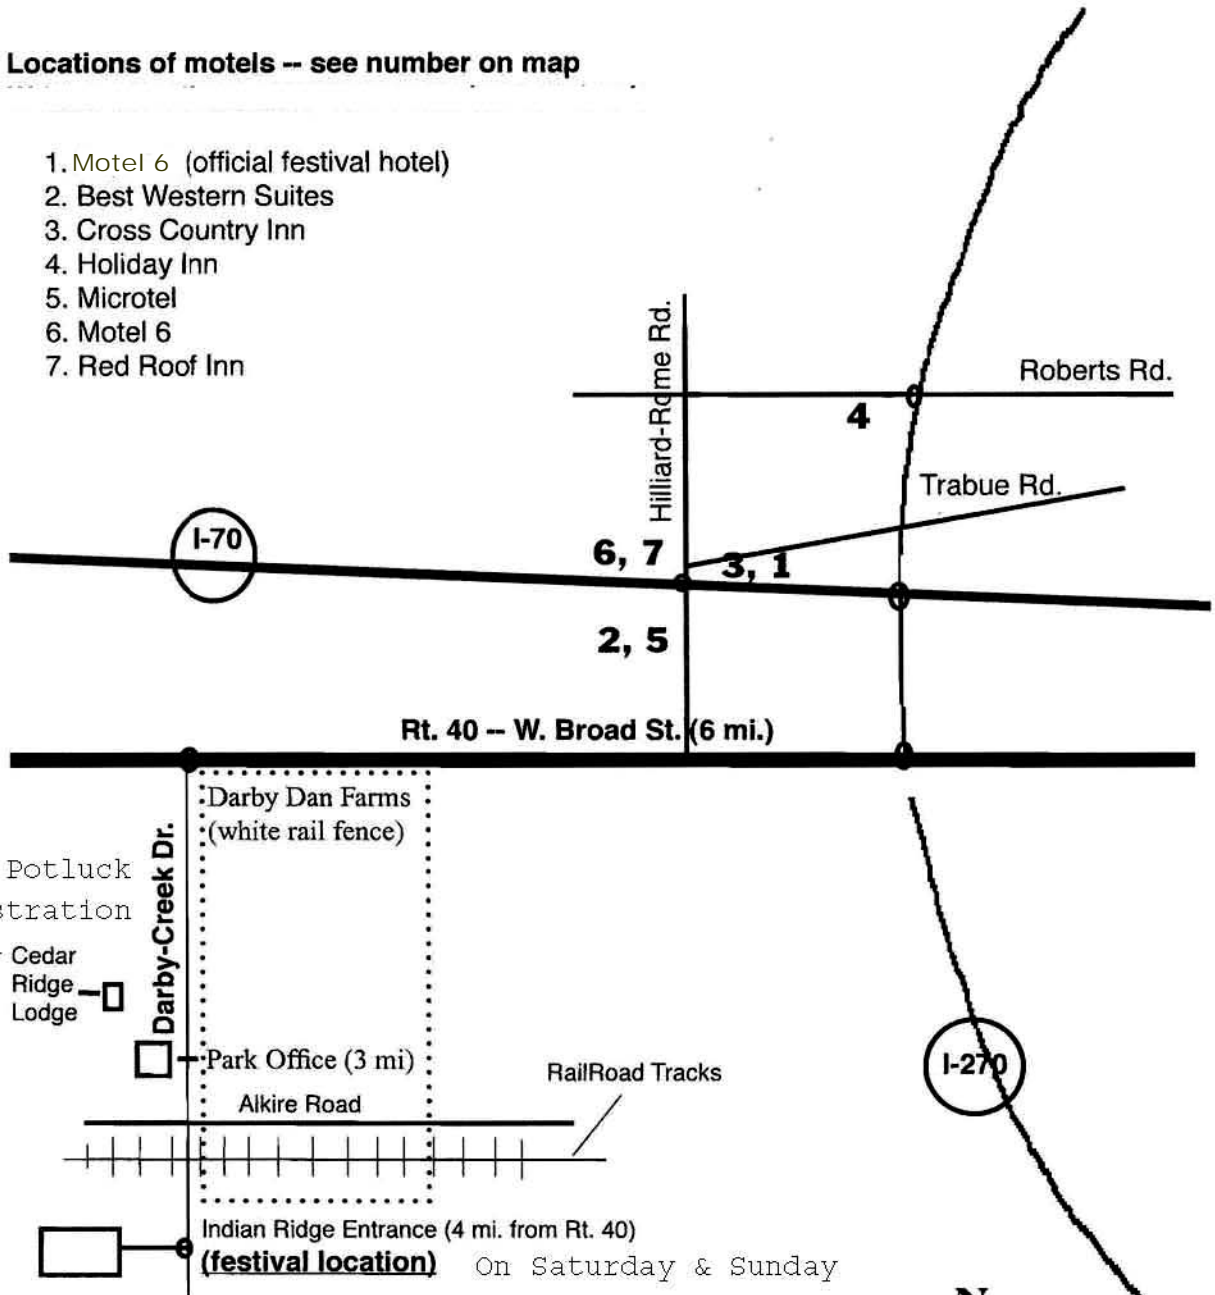

Festival Area Map

Locations of motels -- see number on map

1. Motel 6 (official festival hotel)
2. Best Western Suites
3. Cross Country Inn
4. Holiday Inn
5. Microtel
6. Motel 6
7. Red Roof Inn

Friday Potluck
& registration
here--- Cedar
Ridge
Lodge

Directions to Battelle-Darby Creek Metro Park
1775 Darby Creek Dr., Galloway, OH 43119
(southwestern Franklin County)

From I-270, take the W. Broad St. (U.S. 40) exit west. Go about 5 miles on Broad St. and turn left on Darby Creek Dr. Main entrance is about 3 miles on the right. Indian Ridge area is about 4 miles from Route 40.